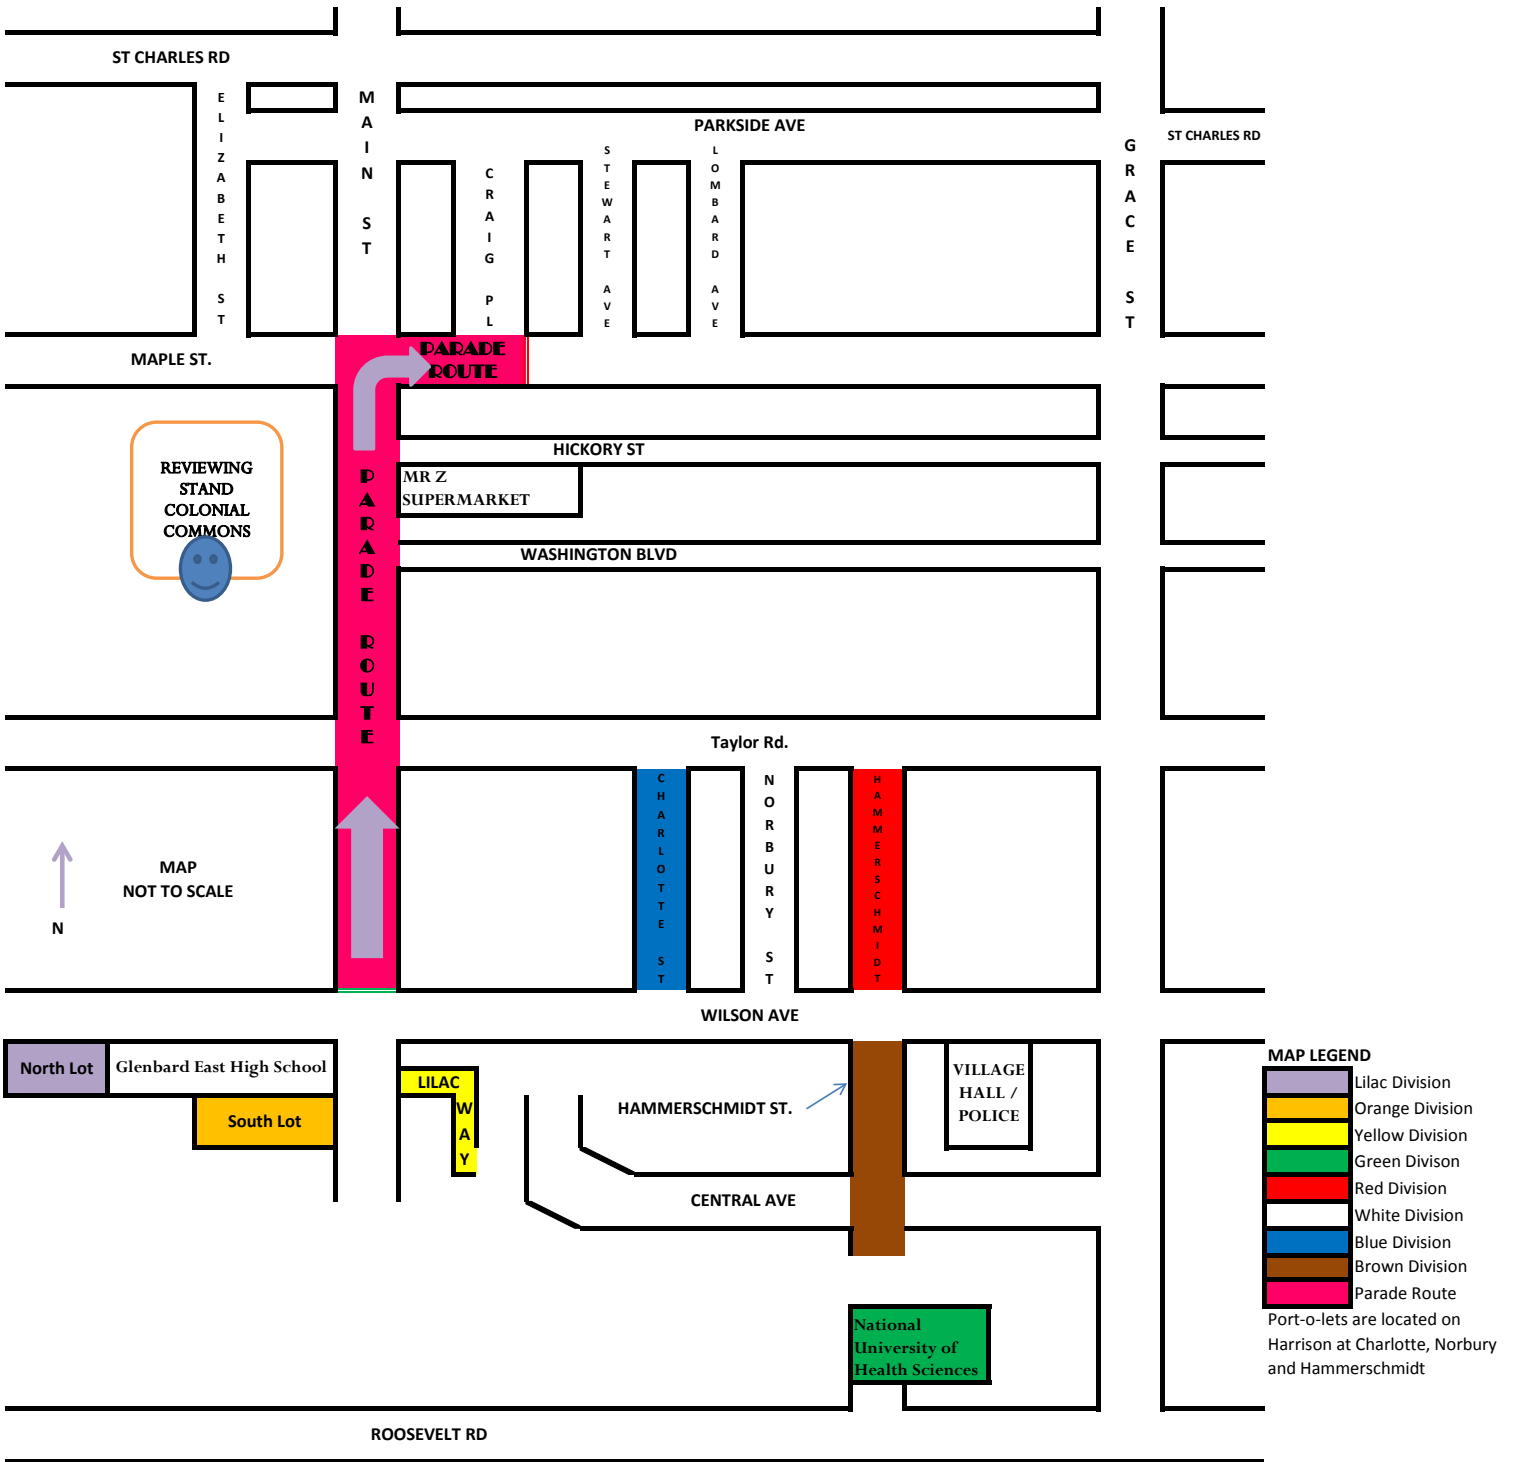

LOMBARD LILAC PARADE MAP - PARTICIPANT LINE-UP LOCATIONS

MAP LEGEND

- Lilac Division
- Orange Division
- Yellow Division
- Green Division
- Red Division
- White Division
- Blue Division
- Brown Division
- Parade Route

Port-o-lets are located on Harrison at Charlotte, Norbury and Hammerschmidt